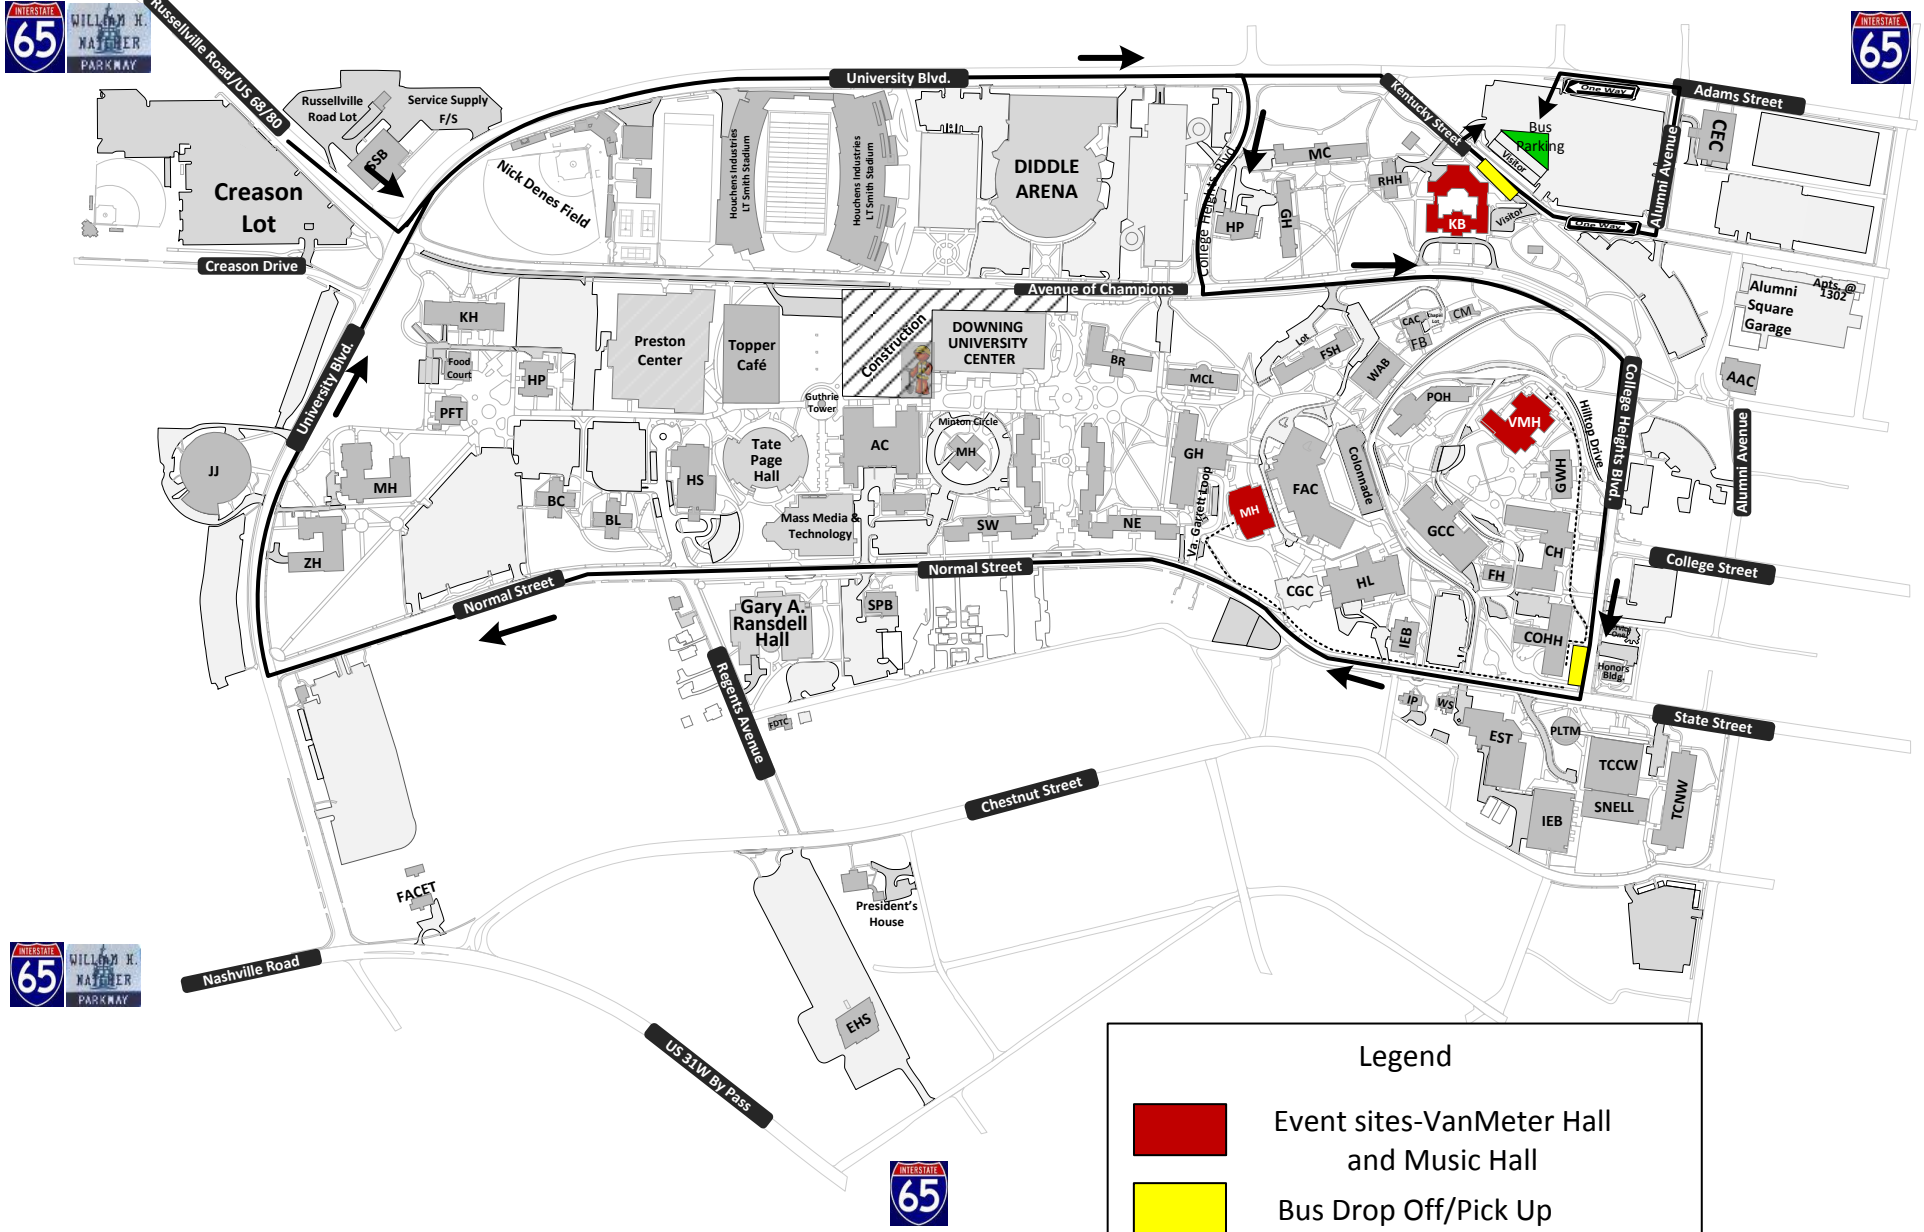

# WKU Honors Band Clinic

**Legend**

- Event sites-VanMeter Hall and Music Hall
- Bus Drop Off/Pick Up
- Bus Parking
- Sidewalk