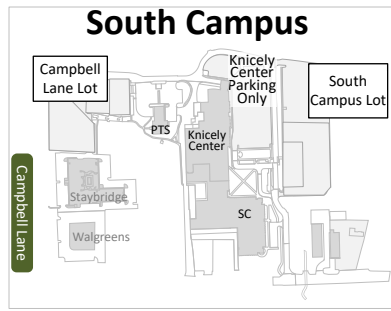

Southern Kentucky Choral Society

Legend

- Music Hall
- Open Parking 4:30PM–7:30AM
Mon.– Fri and on weekends.

Metered spaces available throughout campus. Please check the sticker on the meter for enforcement hours.