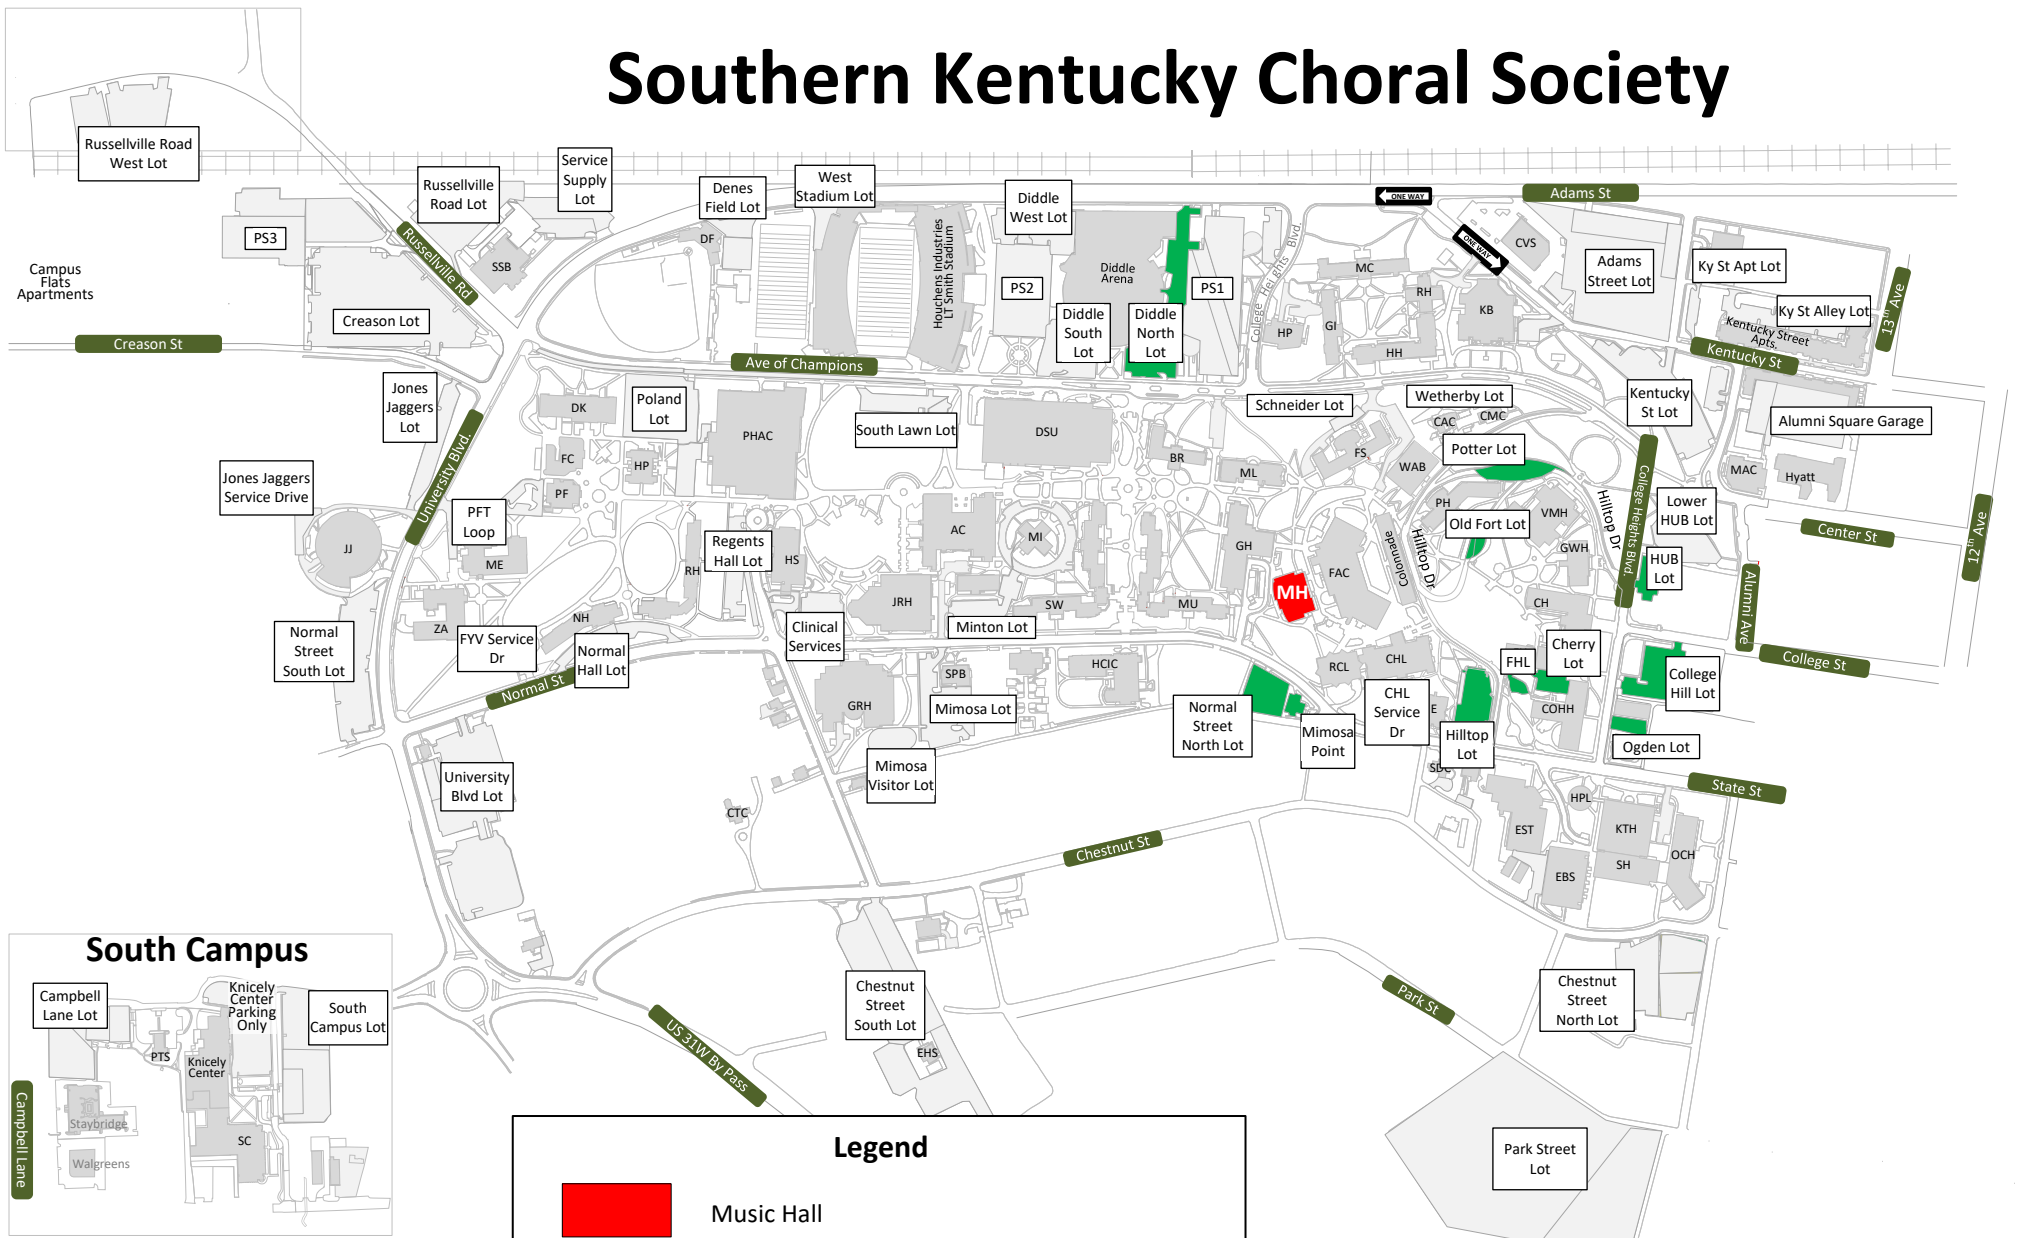

Southern Kentucky Choral Society

Legend

- Music Hall
- Open Parking 4:30PM–7:30AM
Mon.– Fri and on weekends.

Metered spaces available throughout campus. Please check the sticker on the meter for enforcement hours.

Note: Parking subject to change due to special events.

Created: 6/21/2022

Note: Map has colored details.
Please Print in Color.