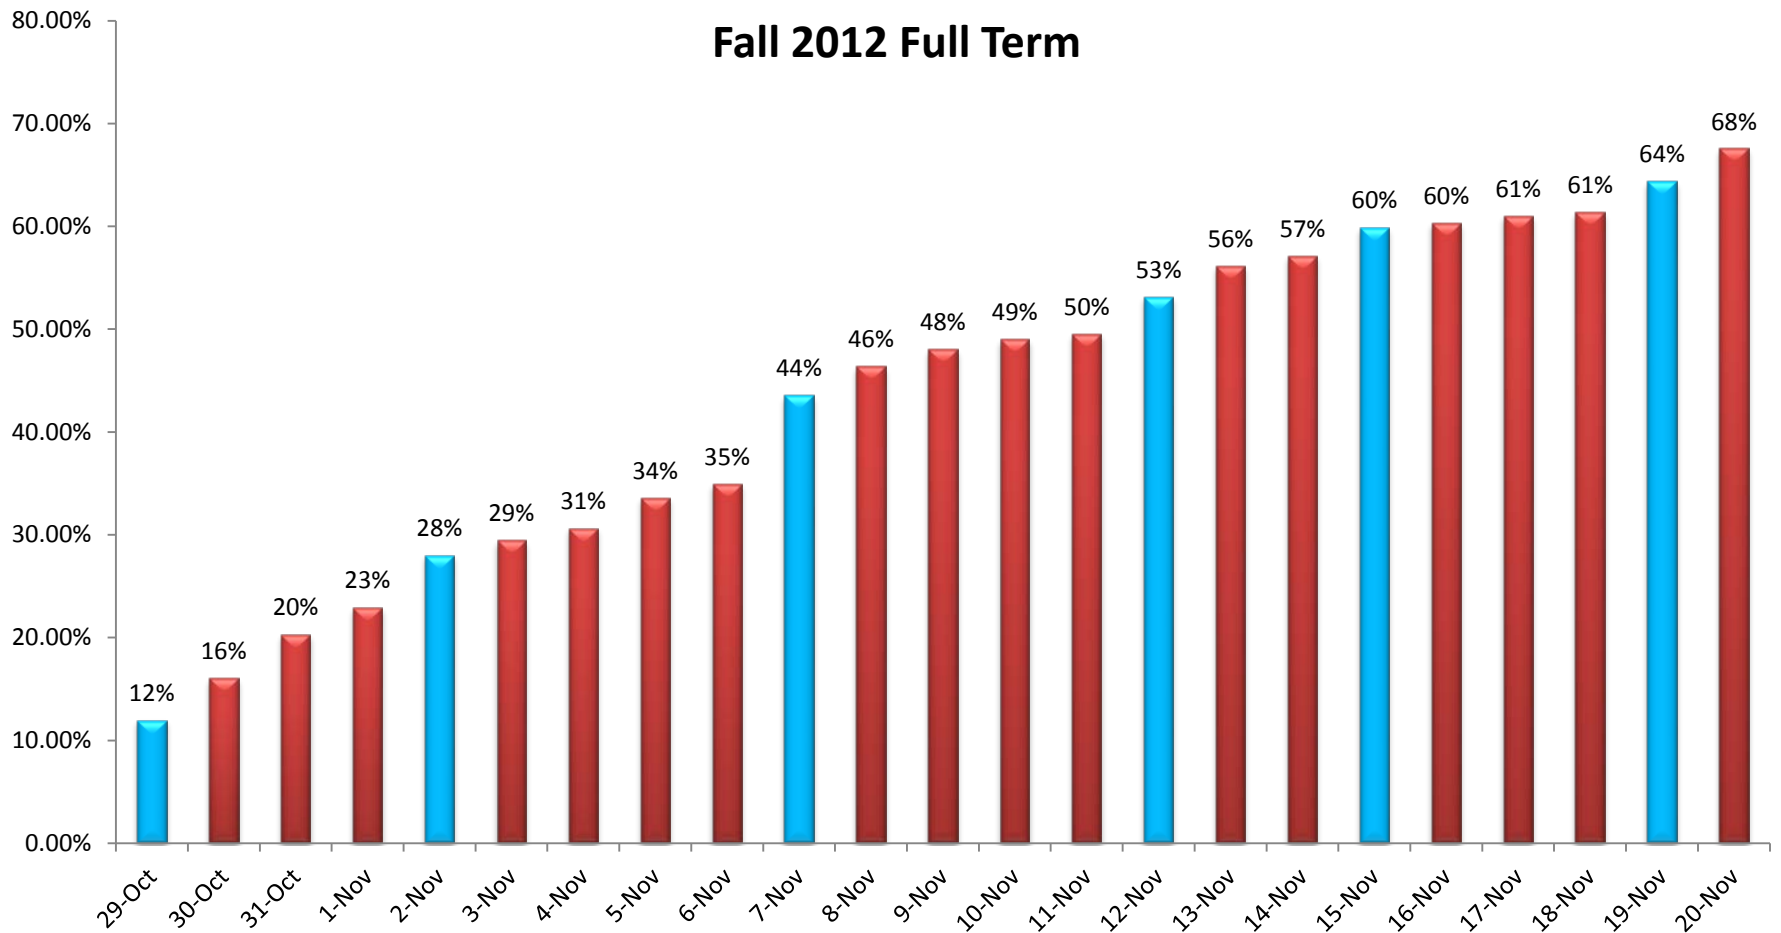

WKU Office of Institutional Research

Online Response Rates during SITE Administration

*Blue indicates a student invitation/non-respondent email was sent on this day.

**Data tracks overall response rate during SITE administration.

Courses with fewer than four student responses are not omitted at this point.

Prepared by LD 3/22/2016

Fall 2015 Full Term

*Blue indicates a student invitation/non-respondent email was sent on this day.

**Data tracks overall response rate during SITE administration.