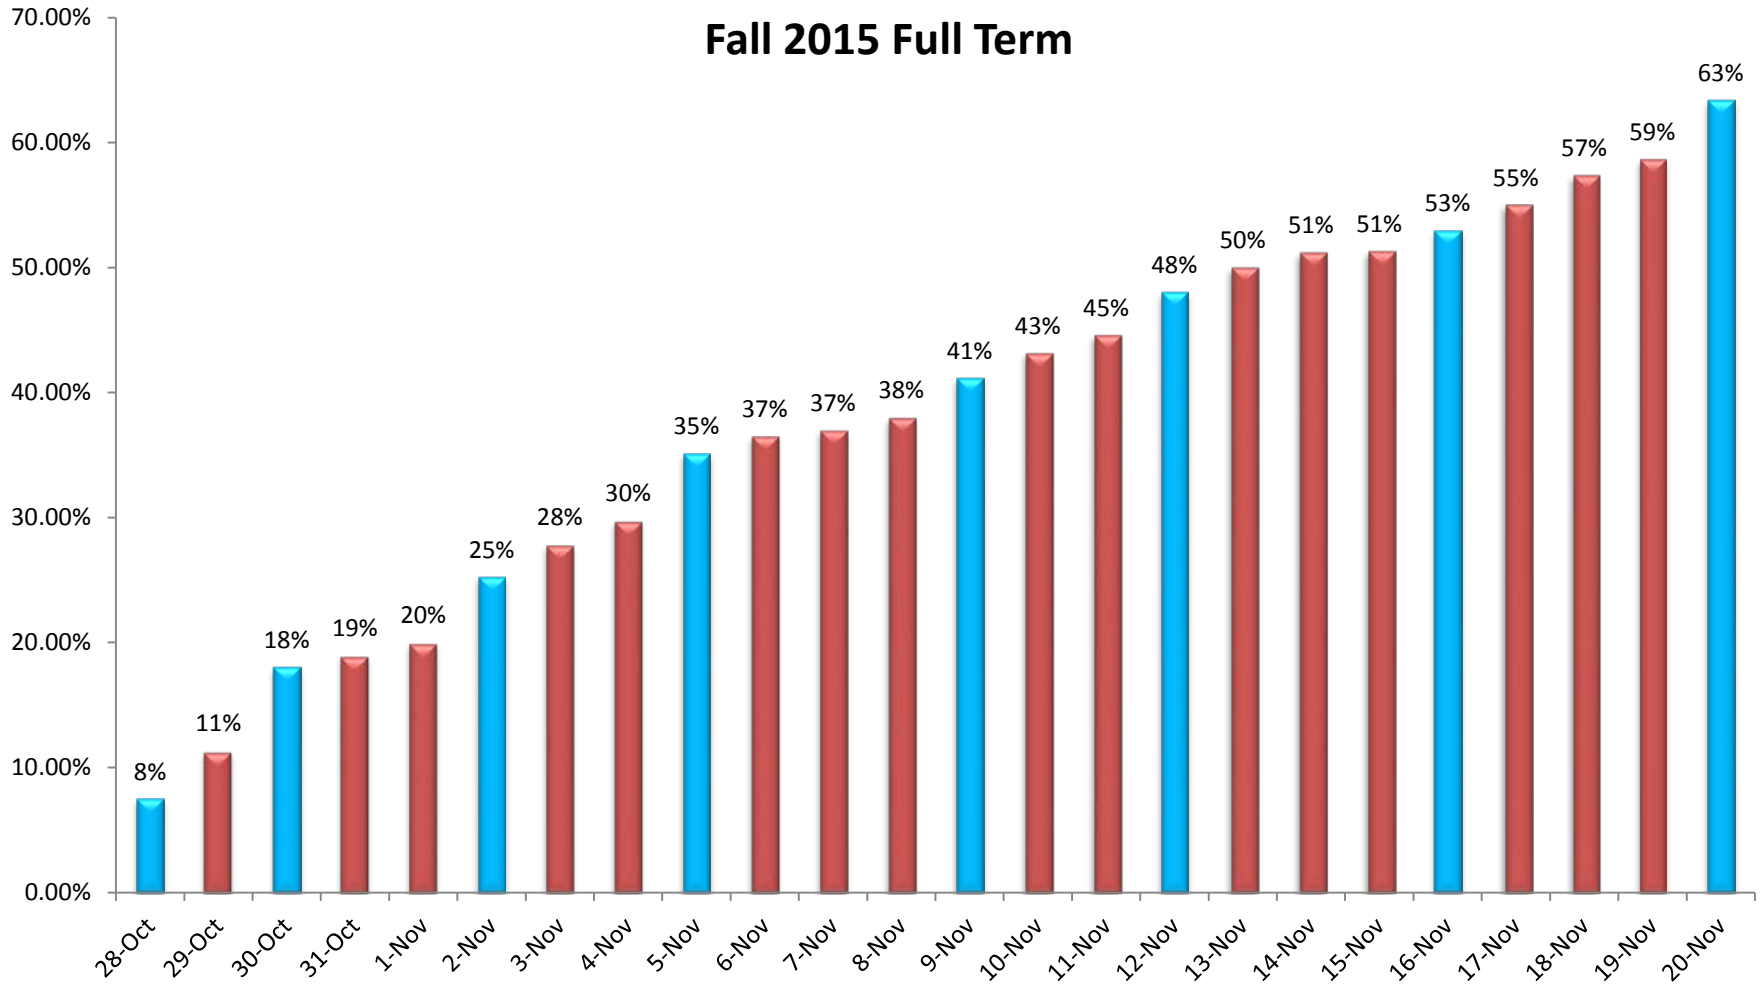

WKU Office of Institutional Research

Online Response Rates during SITE Administration

*Blue indicates a student invitation/non-respondent email was sent on this day.

**Data tracks overall response rate during SITE administration.

Courses with fewer than four student responses are not omitted at this point.

Prepared by LD 3/22/2016

Fall 2015 Full Term

*Blue indicates a student invitation/non-respondent email was sent on this day.

**Data tracks overall response rate during SITE administration.