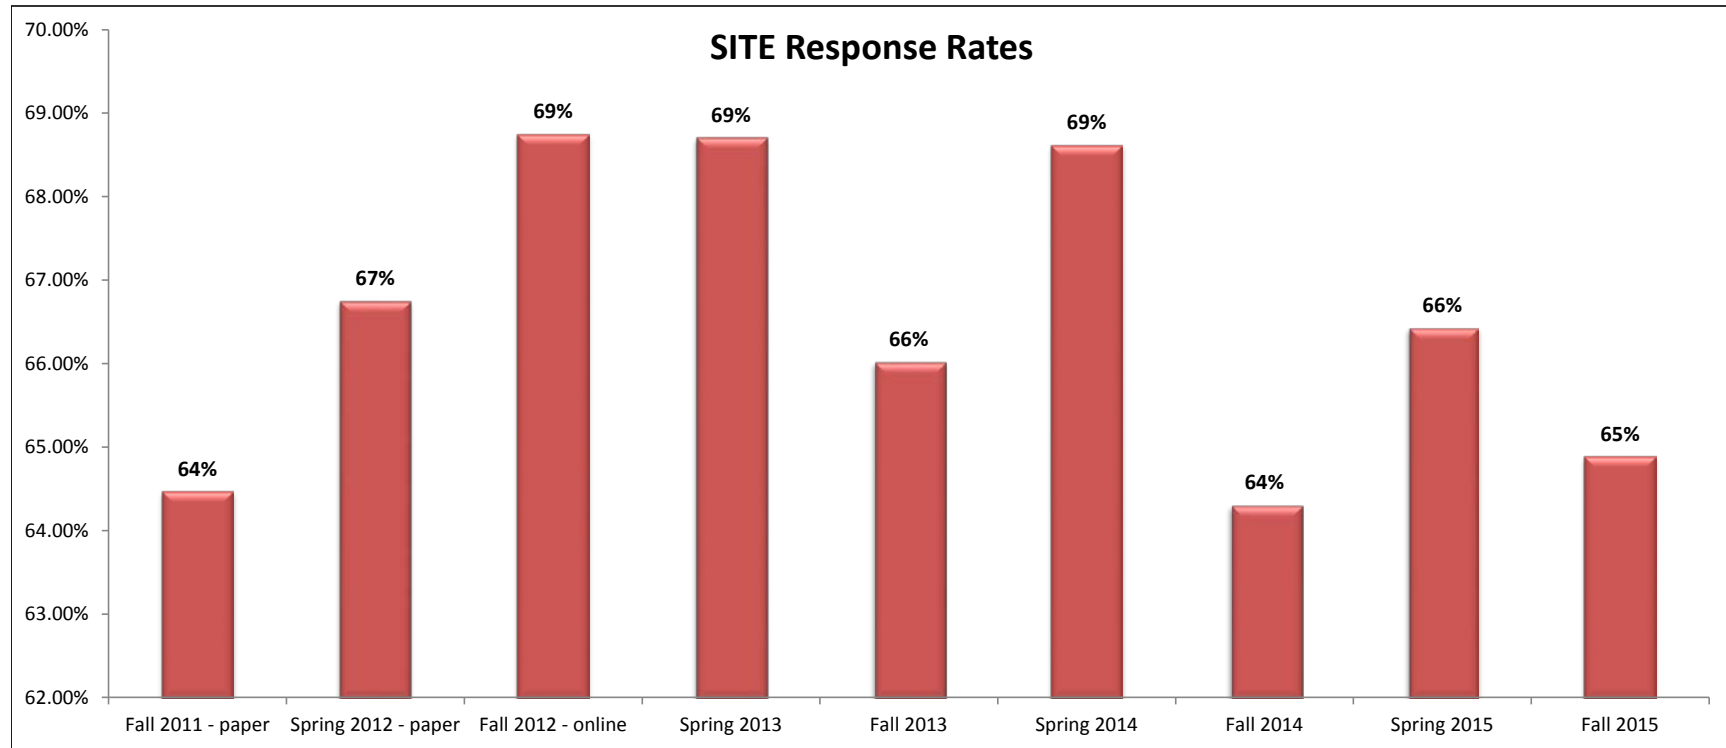

WKU Office of Institutional Research

SITE Full Term	University Response Rate
Fall 2011 - paper	64.47%
Spring 2012 - paper	66.75%
Fall 2012 - online	68.75%
Spring 2013	68.71%
Fall 2013	66.02%
Spring 2014	68.62%
Fall 2014	64.31%
Spring 2015	66.43%
Fall 2015	64.89%

*Courses with fewer than four respondents are omitted in response rate reporting.