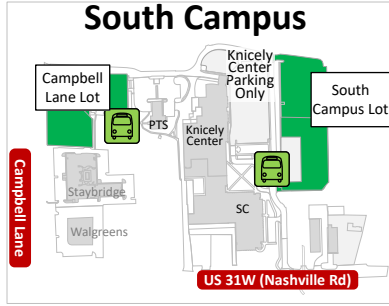

2023-2024 Evening Parking Map (After 4:30PM)

Note: Map has colored details. Please Print in Color.

	Open Parking 4:30PM – 7:30AM Mon. – Fri. and on weekends		Public Parking – Fees assessed until 10PM Mon – Sat. \$2 / hour; \$10 daily max http://parkmobile.io		Transit Stops
	Permit Required until 10:30PM Mon. – Fri.		Public Parking – Fees assessed until 11PM. \$2 / hour; \$10 daily max.		