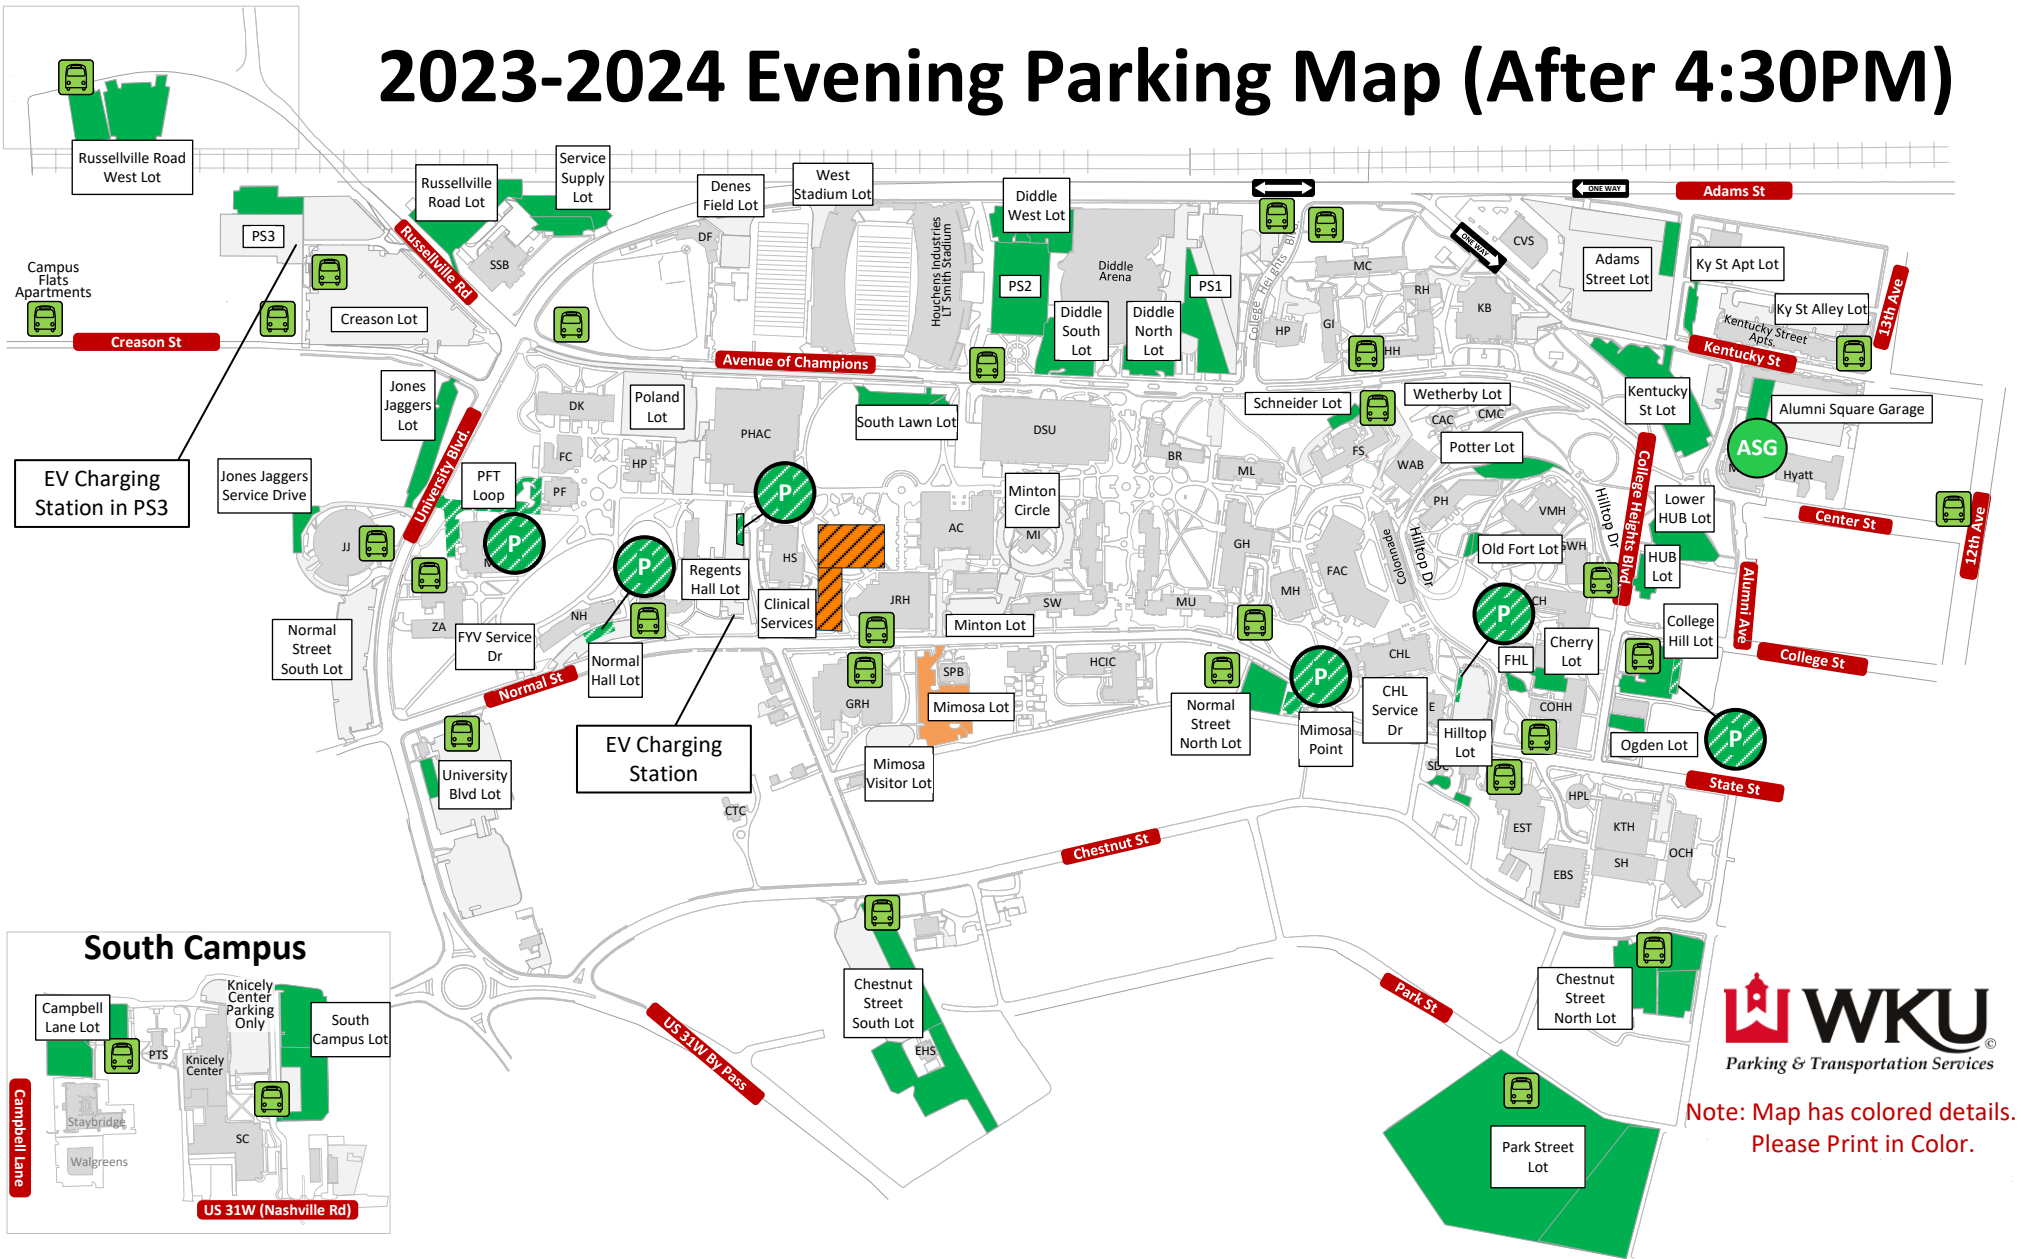

2023-2024 Evening Parking Map (After 4:30PM)

Note: Map has colored details. Please Print in Color.

	Open Parking 4:30PM – 7:30AM Mon. – Fri. and on weekends		Public Parking – Fees assessed until 10PM Mon – Sat. \$2 / hour; \$10 daily max http://parkmobile.io		Transit Stops
	Permit Required until 10:30PM Mon. – Fri.		Public Parking – Fees assessed until 11PM. \$2 / hour; \$10 daily max.		

Note: Meters are available throughout campus. Fees \$.50/15min. Check sticker on meter for enforcement hours.