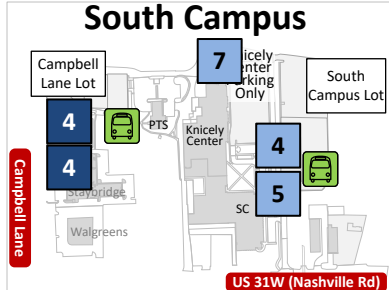

2024-2025 Tier 2 Student Disability Parking Map

Note: Map has colored details.
 Please Print in Color.

- Tier 2 Student Disability Parking
- Disability Spaces Designated for Client Parking Only
- Transit Stops

Tier 2 Disability permits are valid in:

- All Tier 2 Disability Parking Spaces
- Any non-reserved parking space within Housing, Commuter, Campbell Lane, or OZ zoned lot.
- Any time-limit or metered space for the time paid plus an additional two hours.
- If Topper Transit is not running full service (such as during Intercession parking), Tier 2 permits are honored in Tier 1 and Tier 2 spaces.
- Tier 2 permits are honored in Tier 1 spaces 4:30PM – 7:30AM.

Number inside square represents number of Tier 2 spaces at that location.