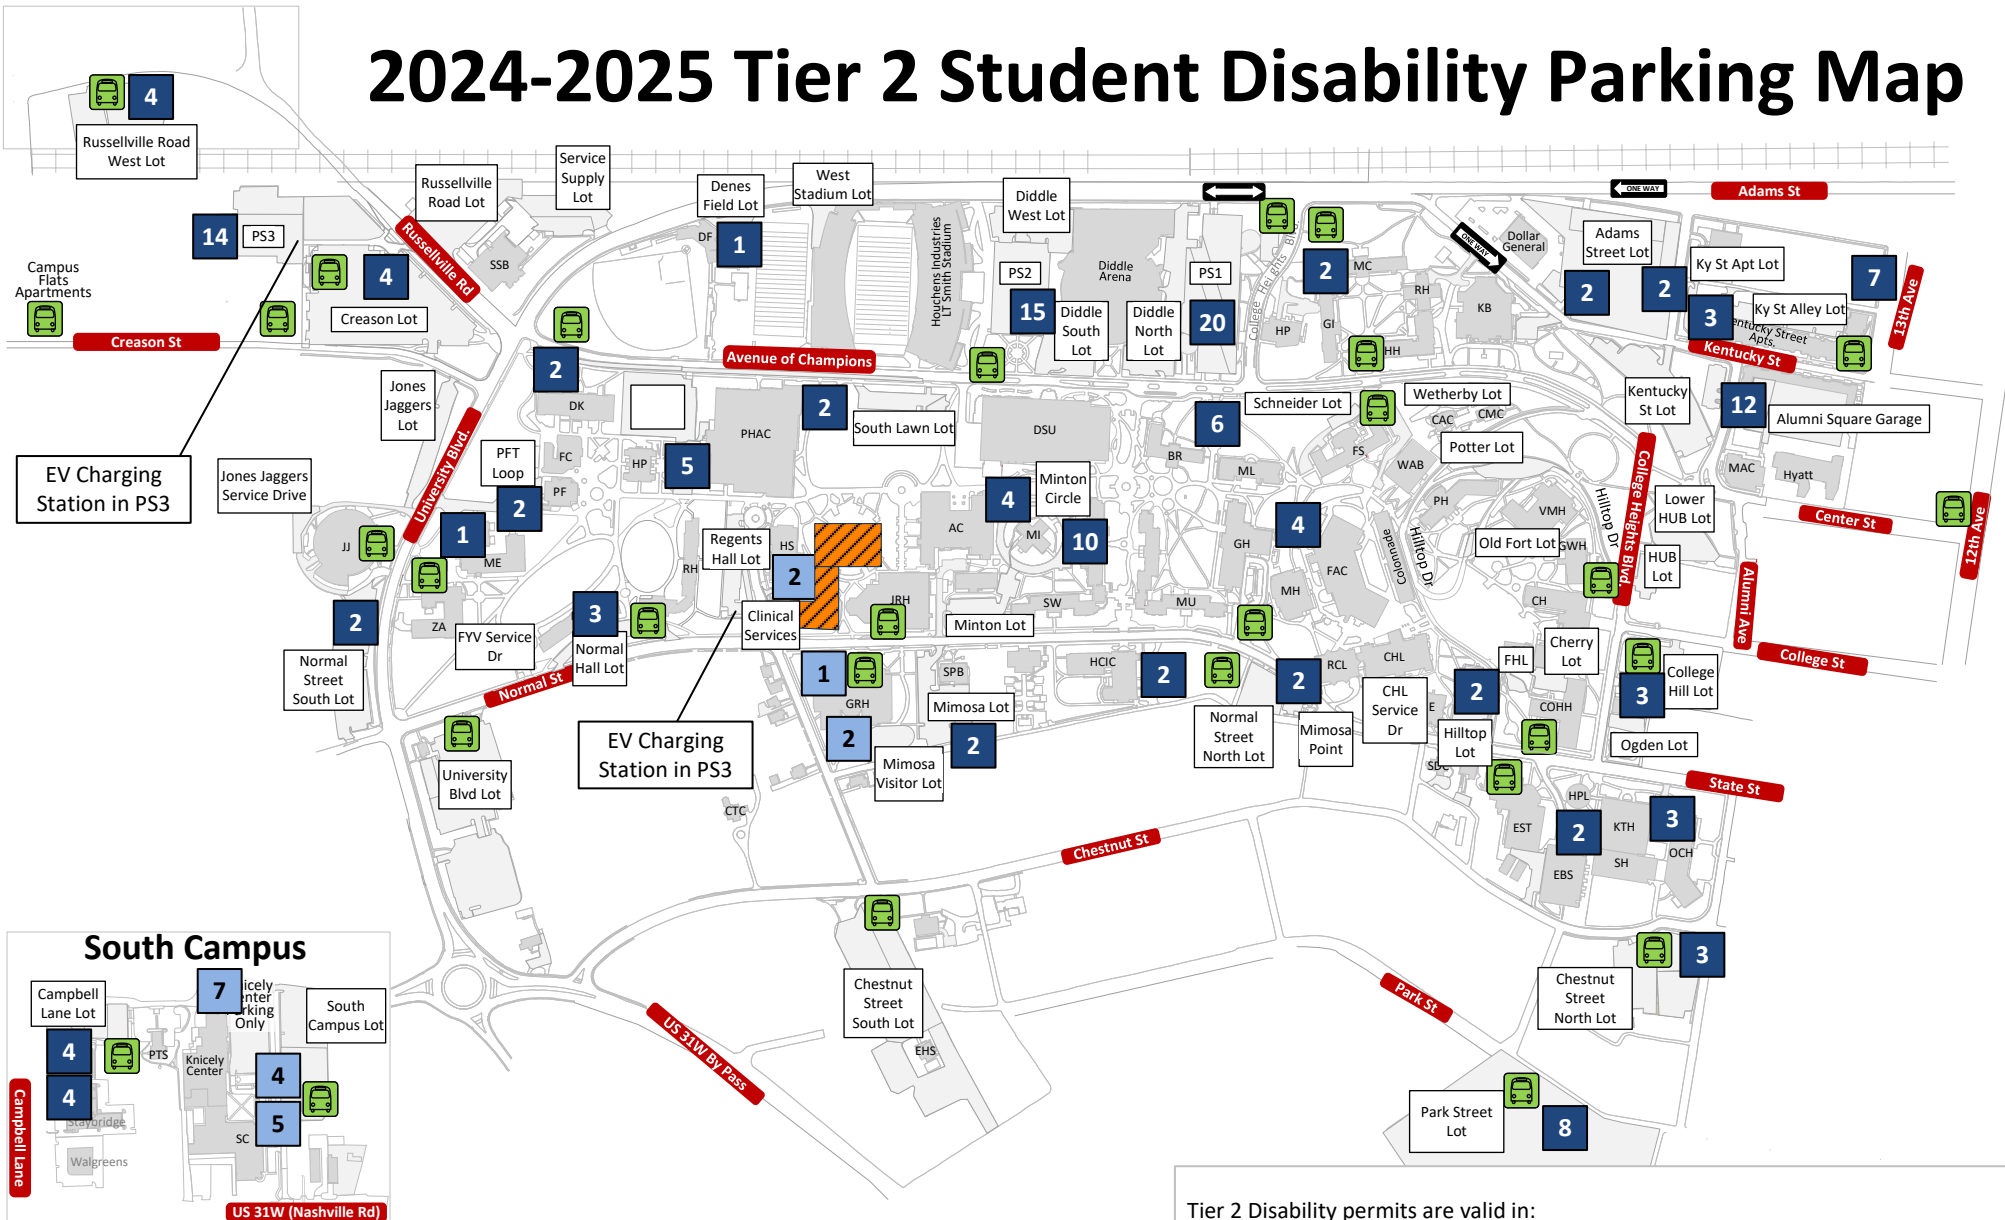

2024-2025 Tier 2 Student Disability Parking Map

Note: Map has colored details.
 Please Print in Color.

- Tier 2 Student Disability Parking
- Disability Spaces Designated for Client Parking Only
- Transit Stops

Tier 2 Disability permits are valid in:

- All Tier 2 Disability Parking Spaces
- Any non-reserved parking space within Housing, Commuter, Campbell Lane, or OZ zoned lot.
- Any time-limit or metered space for the time paid plus an additional two hours.
- If Topper Transit is not running full service (such as during Intercession parking), Tier 2 permits are honored in Tier 1 and Tier 2 spaces.
- Tier 2 permits are honored in Tier 1 spaces 4:30PM – 7:30AM.

Number inside square represents number of Tier 2 spaces at that location.