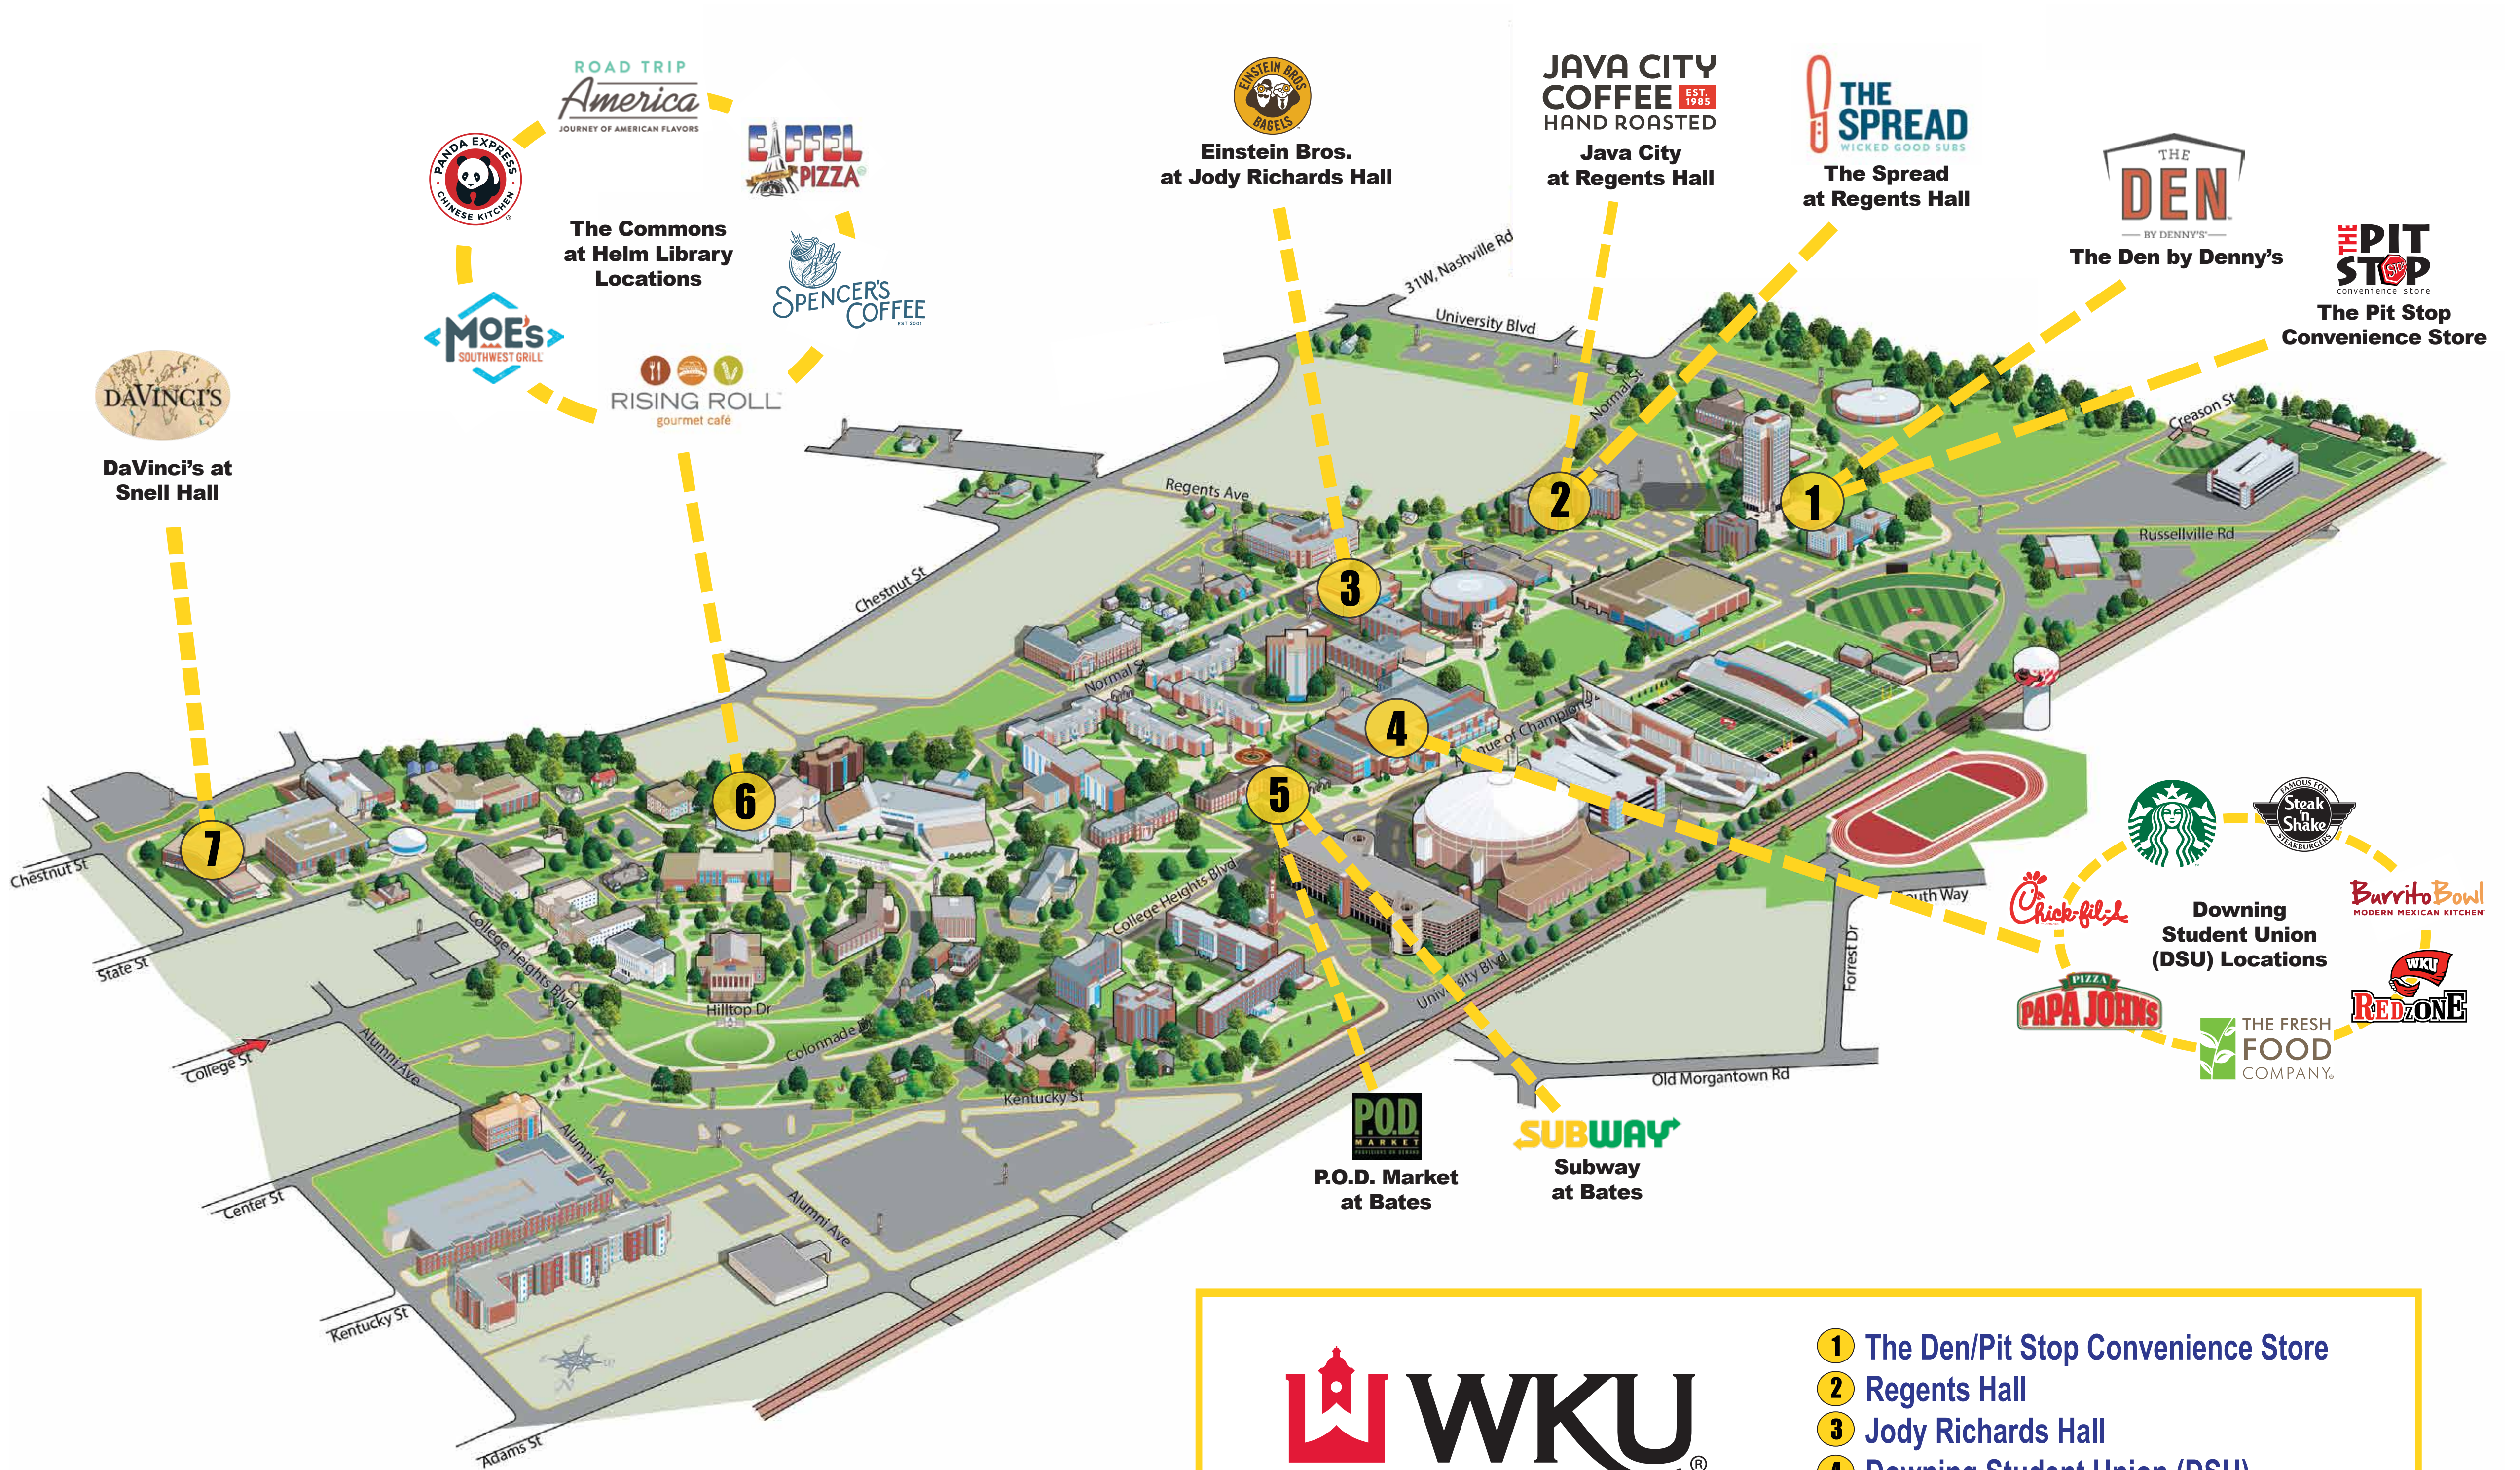

2023-24 Campus Restaurant Map

Dining Locations

- 1 The Den/Pit Stop Convenience Store
- 2 Regents Hall
- 3 Jody Richards Hall
- 4 Downing Student Union (DSU)
- 5 Bates Runner Hall
- 6 The Commons at Helm Library
- 7 Snell Hall